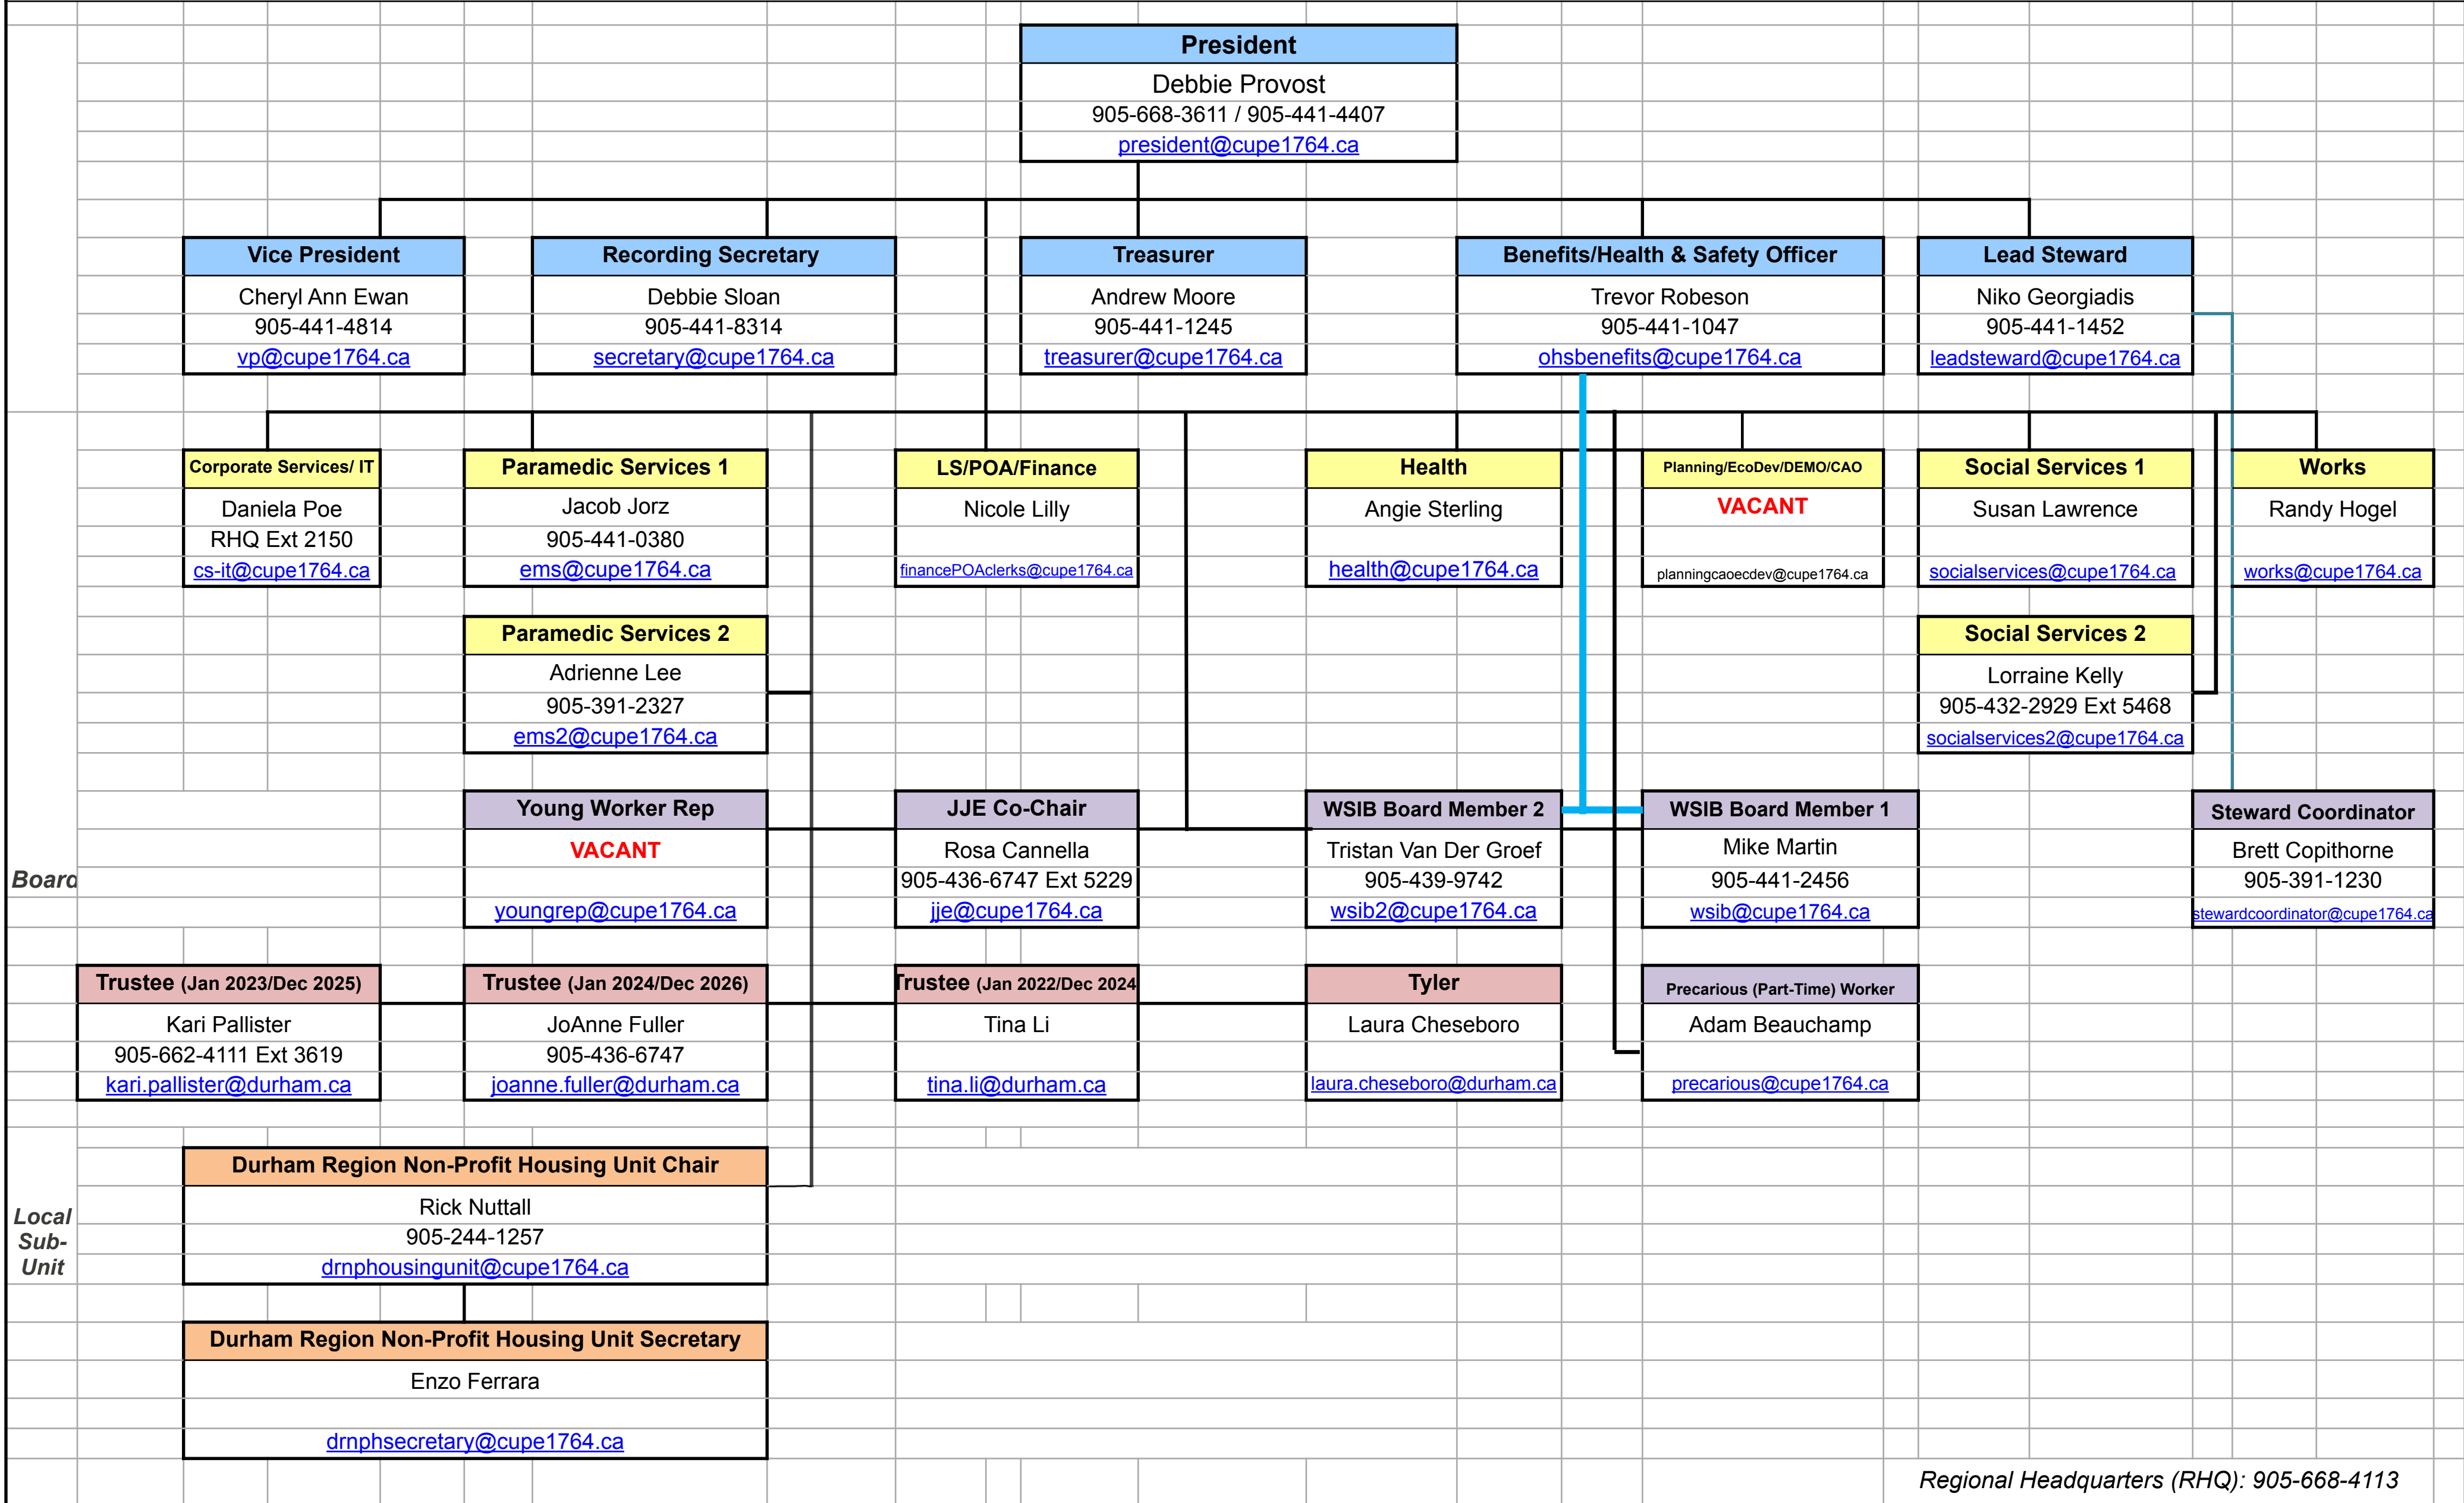

**CUPE LOCAL 1764
ORGANIZATION CHART 2024**

Regional Headquarters (RHQ): 905-668-4113

CUPE LOCAL 1764 UNION OFFICE

Address:	11 Stanley Court, Unit 9 Whitby ON L1N 8P9	Phone:	905-668-3611 or 1-866-305-1764	Email: President:	president@cupe1764.ca
		Fax:	905-668-0119	Union Office:	admin@cupe1764.ca
				IT Support:	support@cupe1764.ca
				Administrative Staff:	Kim Saunders & Dan Jones

LAST UPDATED July 3, 2024