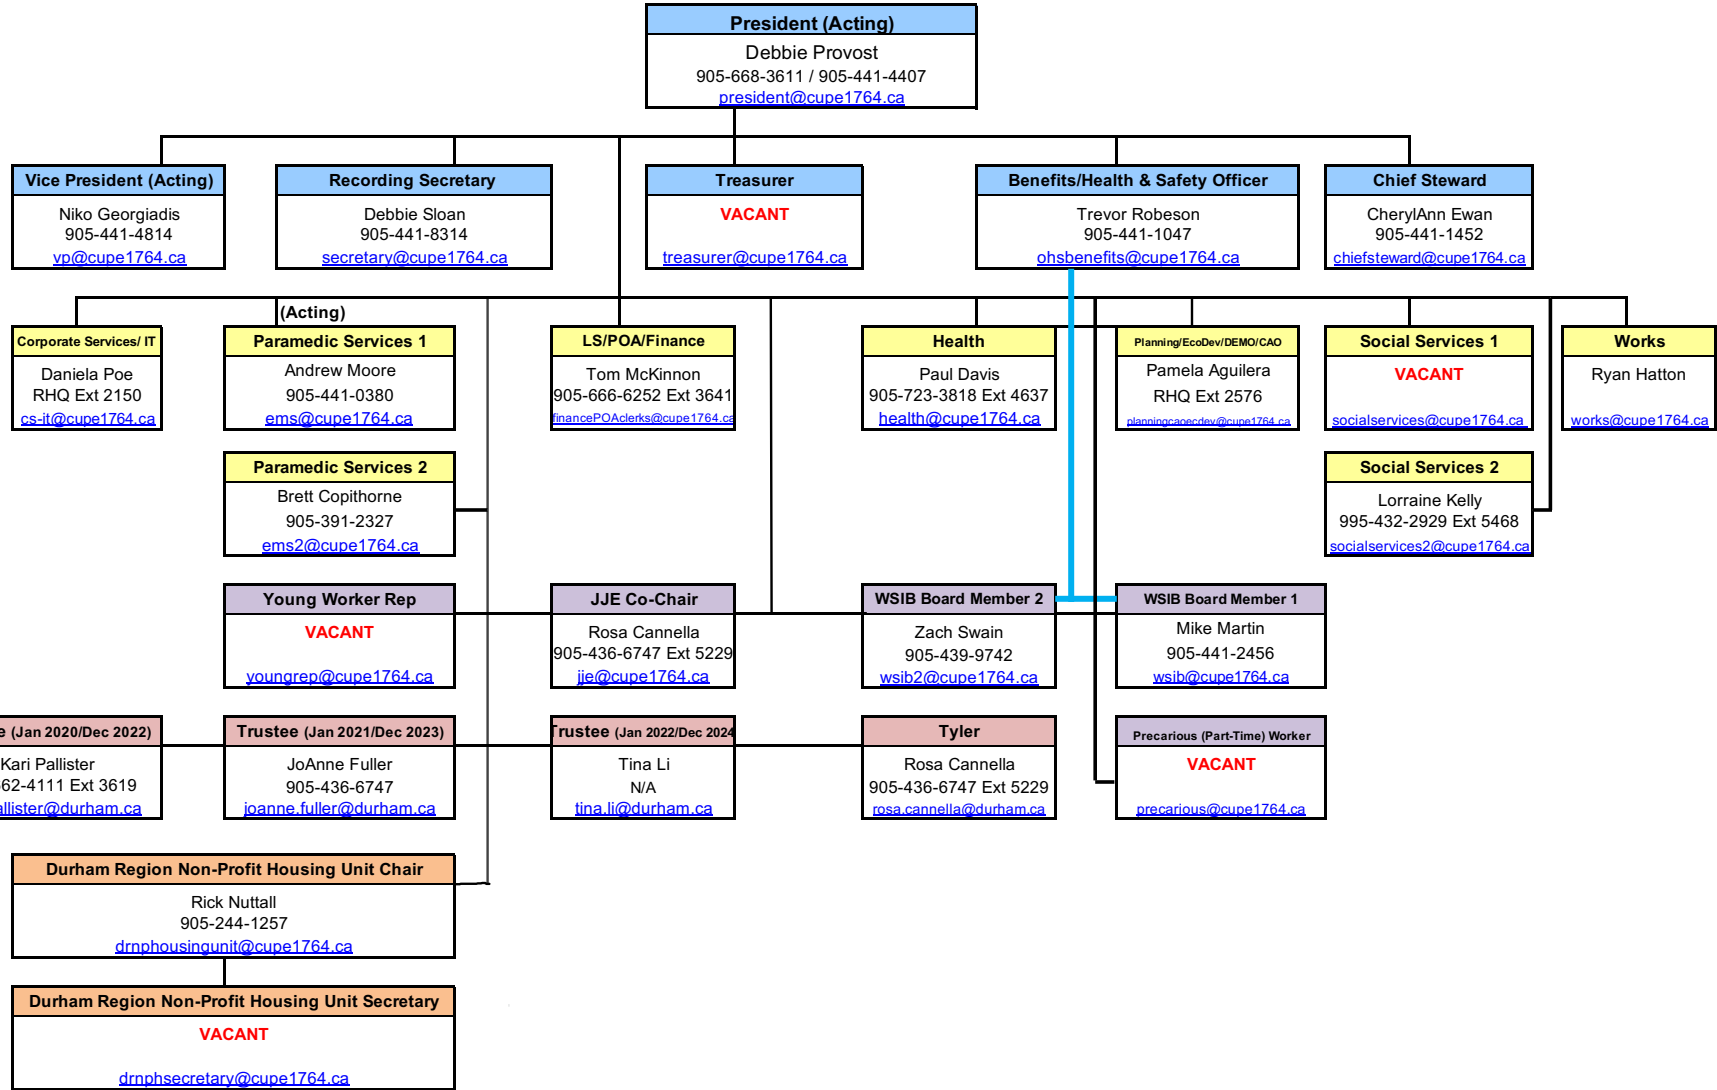

**CUPE LOCAL 1764
ORGANIZATION CHART 2023**

Table Officers

Executive Board Members

Local Sub-Unit

Regional Headquarters (RHQ): 905-668-4113

CUPE LOCAL 1764 UNION OFFICE

Address: 11 Stanley Court, Unit 9
Whitby ON L1N 8P9